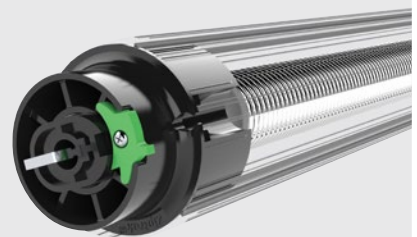

Spring-Balanced Technology

- One-touch convenience
- Quick and easy-to-use
- Leave at any height