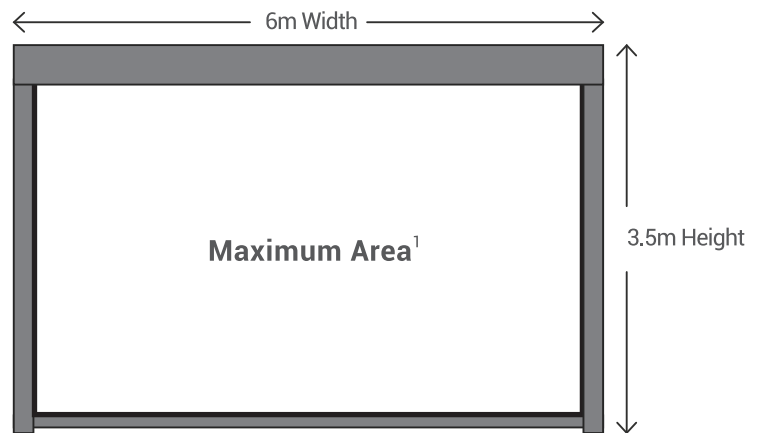

DESIGN YOUR BLIND

1 Made to order sizing

Each Ziptrak® blind is custom made and installed to your individual needs and specifications. With a wide variety of colour options, styles and features available to match or complement your outdoor space.

Need a larger blind or would like to include a doorway? Ask your retailer about the Ziptrak® Removable Post System.