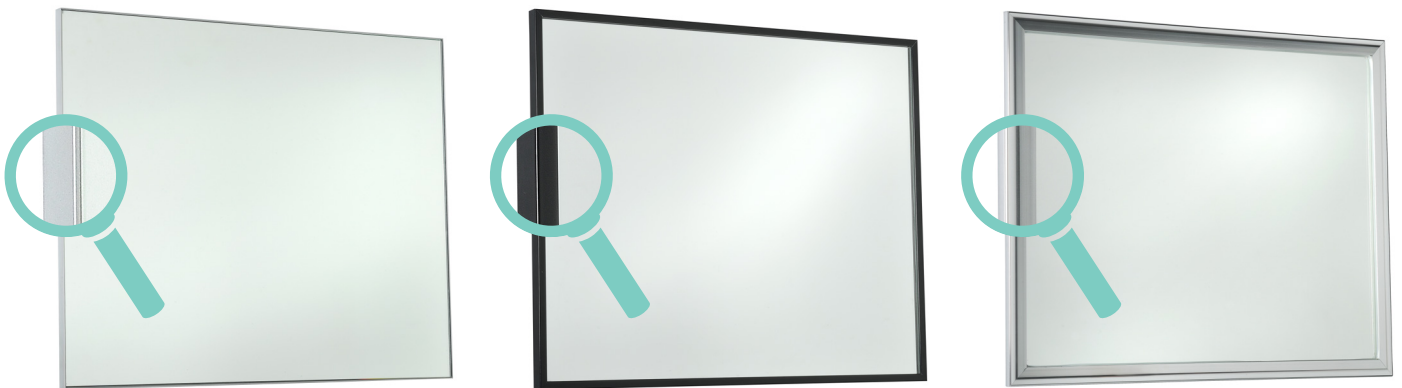

pivotech

Mirror

framing systems

Mirror framing systems

style your bathroom, your way

Pivotech mirror frames are available in three styles and several finishes, so you're sure to get the look you love.

attention to detail

Little details make a big difference. Pivotech mirror framing systems gives attention to those little details, ensuring the mirror is finished to the same standard of quality as the rest of the bathroom.

fresh, clean designs

Pivotech mirror framing systems offer a range of lifestyle and interior design benefits. Our mirror frames help highlight a beautiful bathroom, without detracting from the overall decor. Plus, they make cleaning easier and protect fingers from any sharp edges.